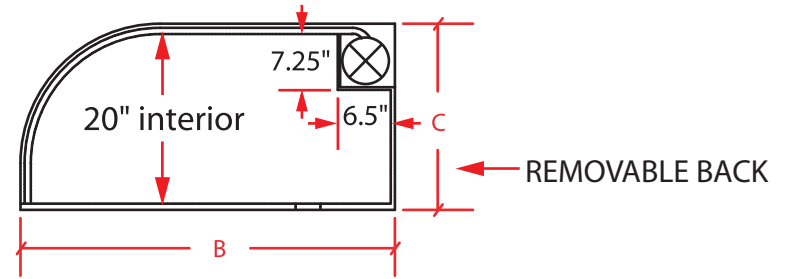

ROLLTOP

FRONT

RIGHT SIDE

SHROUD

FRONT

RIGHT SIDE

DIMENSION/ MODEL	3' ROLLTOP	4' ROLLTOP	5' ROLLTOP	6' ROLLTOP
A	40.00"	52.00"	64.75"	76.00"
B	45.25"	45.25"	45.25"	45.25"
C	22.50"	22.50"	22.50"	22.50"
D	38.50"	50.50"	62.50"	74.50"
E	43.75"	43.75"	43.75"	43.75"
F (DESK)	23.75"	23.75"	23.75"	23.75"
F (STANDING)	30.00"	30.00"	30.00"	30.00"
H (INT. WIDTH)	37.00"	49.00"	61.75"	73.00"

F (DESK) = DESK OPERATOR HEIGHT
 F (STANDING) = STANDING OPERATOR HEIGHT

TITLE: **ROLLTOP AND SHROUD**

17818 STATE ROUTE 161
 PLAIN CITY, OHIO 43064
 TEL: 614-873-0480
 WWW.SECURE-CABINET.COM