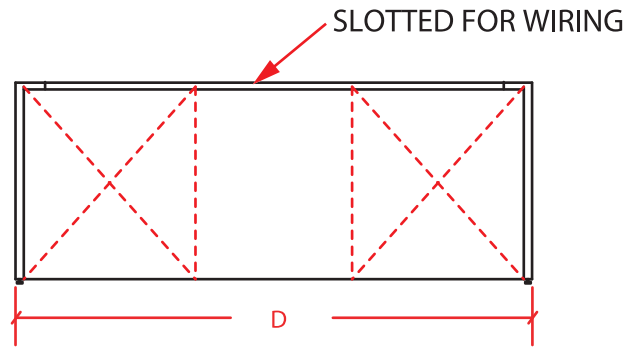

ROLLTOP

FRONT

RIGHT SIDE

SHROUD

FRONT

RIGHT SIDE

DIMENSION/ MODEL	3' ROLLTOP	4' ROLLTOP	5' ROLLTOP	6' ROLLTOP
A	40.00"	52.00"	64.75"	76.00"
B	45.25"	45.25"	45.25"	45.25"
C	22.50"	22.50"	22.50"	22.50"
D	38.50"	50.50"	62.50"	74.50"
E	43.75"	43.75"	43.75"	43.75"
F (DESK)	23.75"	23.75"	23.75"	23.75"
F (STANDING)	30.00"	30.00"	30.00"	30.00"
H (INT. WIDTH)	37.00"	49.00"	61.75"	73.00"

F (DESK) = DESK OPERATOR HEIGHT
 F (STANDING) = STANDING OPERATOR HEIGHT

TITLE: **ROLLTOP AND SHROUD**

17818 STATE ROUTE 161
 PLAIN CITY, OHIO 43064
 TEL: 614-873-0480
 WWW.SECURE-CABINET.COM