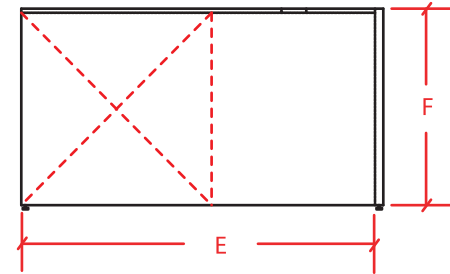

ROLLTOP

FRONT

RIGHT SIDE

SHROUD

FRONT

RIGHT SIDE

DIMENSION/ MODEL	3' ROLLTOP	4' ROLLTOP	5' ROLLTOP	6' ROLLTOP
A	40.00"	52.00"	64.75"	76.00"
B	45.25"	45.25"	45.25"	45.25"
C	22.50"	22.50"	22.50"	22.50"
D	38.50"	50.50"	62.50"	74.50"
E	43.75"	43.75"	43.75"	43.75"
F (DESK)	23.75"	23.75"	23.75"	23.75"
F (STANDING)	30.00"	30.00"	30.00"	30.00"
H (INT. WIDTH)	37.00"	49.00"	61.75"	73.00"

F (DESK) = DESK OPERATOR HEIGHT
 F (STANDING) = STANDING OPERATOR HEIGHT

TITLE: **ROLLTOP AND SHROUD**

17818 STATE ROUTE 161
 PLAIN CITY, OHIO 43064
 TEL: 614-873-0480
 WWW.SECURE-CABINET.COM