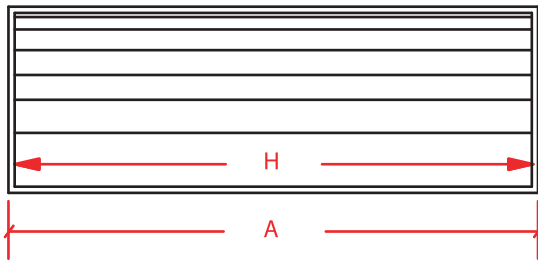

ROLLTOP

FRONT

RIGHT SIDE

SHROUD

FRONT

RIGHT SIDE

DIMENSION/ MODEL	3' ROLLTOP	4' ROLLTOP	5' ROLLTOP	6' ROLLTOP
A	40.00"	52.00"	64.75"	76.00"
B	45.25"	45.25"	45.25"	45.25"
C	22.50"	22.50"	22.50"	22.50"
D	38.50"	50.50"	62.50"	74.50"
E	43.75"	43.75"	43.75"	43.75"
F (DESK)	23.75"	23.75"	23.75"	23.75"
F (STANDING)	30.00"	30.00"	30.00"	30.00"
H (INT. WIDTH)	37.00"	49.00"	61.75"	73.00"

F (DESK) = DESK OPERATOR HEIGHT
 F (STANDING) = STANDING OPERATOR HEIGHT

TITLE: **ROLLTOP AND SHROUD**

17818 STATE ROUTE 161
 PLAIN CITY, OHIO 43064
 TEL: 614-873-0480
 WWW.SECURE-CABINET.COM